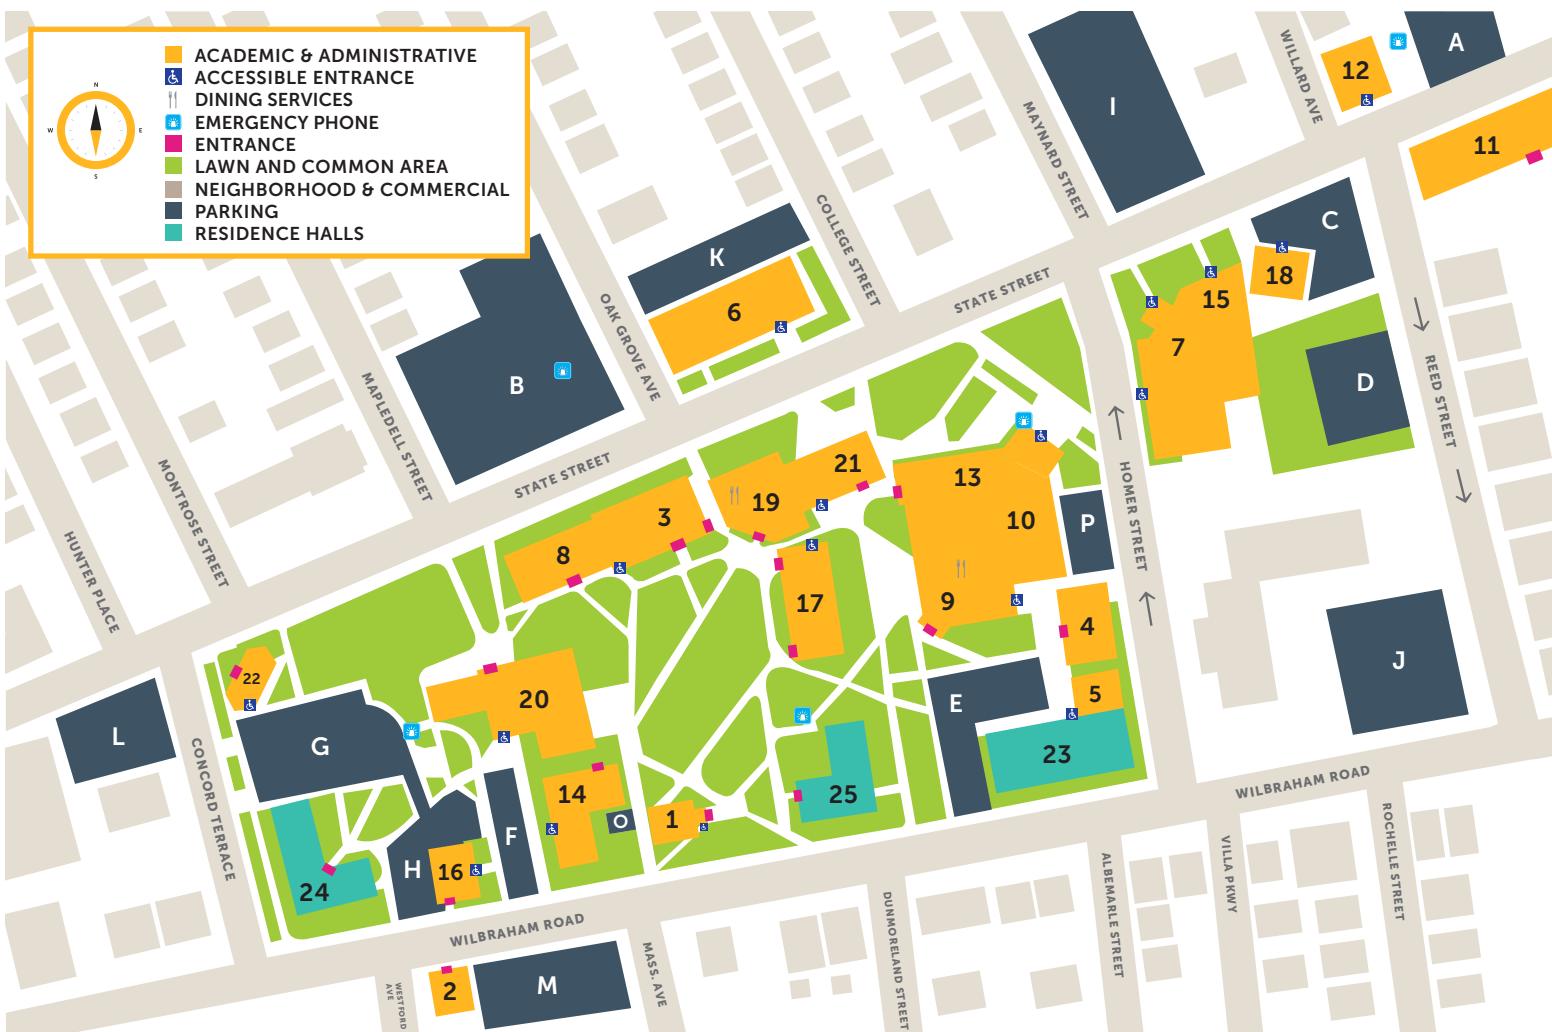

AMERICAN INTERNATIONAL COLLEGE

1000 State Street | Springfield, MA 01109 | www.aic.edu

ACADEMIC & ADMINISTRATIVE

1. Adams Hall
2. Alumni House
3. Amaron Hall
4. Breck Hall of Science
5. Campus Police
6. Colaccino Center for Health Sciences
7. Courniotes Hall
8. D.A.R. Hall
9. Dining Commons
10. Esther B. Griswold Theatre for the Performing Arts
11. Facilities Maintenance
12. Falconer Center
13. Karen Sprague Cultural Arts Center
14. Lee Hall
15. Lissa Building
16. Mallery Hall
17. Old Science Building
18. School of Education
19. Schwartz Campus Center
20. James J. Shea, Sr. Library
21. Sokolowski Tower
22. Supportive Learning Services

RESIDENCE HALLS

23. Hines Hall
24. Magna Hall
25. Pouch Hall

PARKING

- A. AIC Mall
- B. Commuter
- C. School of Education
- D. Courniotes Hall
- E. Hines Hall
- F. Lee Hall
- G. Magna Hall & Admissions
- H. Magna Hall
- I. Staff & Faculty
- J. Staff & Faculty
- K. Staff & Faculty
- L. Staff & Faculty
- M. Alumni House
- O. President & Guest

ACADEMIC & ADMINISTRATIVE

1. Henry A. Butova Gymnasium
2. Coaches' Annex
3. Metcalf Gymnasium
4. John W. & Nancy Shea O'Donnell Hall of Fame

RESIDENCE HALLS

5. Acorn Undergraduate Residence
6. Cottage
7. Edgewood Residences
8. Acorn Graduate Residence

ATHLETIC FIELDS

9. Richard F. Bedard Field
10. Ronald J. Abdow Field
11. Judy Groff Field
12. John G. Hoyt '52 Track & Field Complex
13. Rugby Field
14. Edgewood Practice Field

PARKING

- R. Acorn Heights
- S. Athletics
- T. Edgewood Residence
- U. Roosevelt Avenue
- V. Tailgate Lot
- W. Overflow Lot